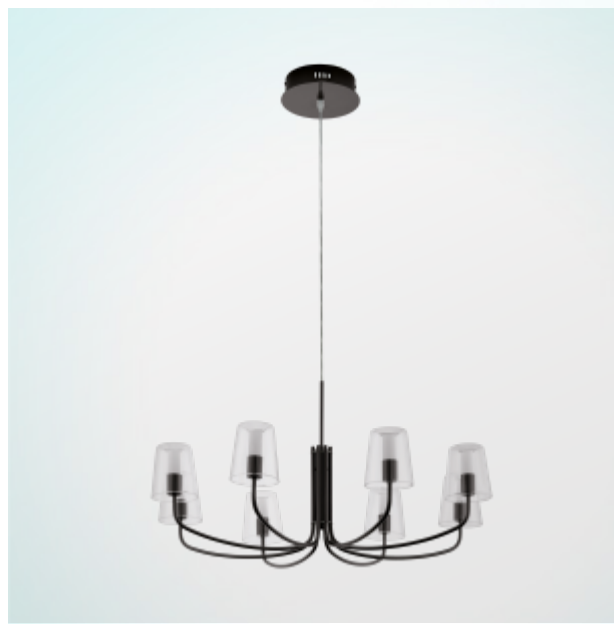

96514

NOVENTA 1

LED

General Information

Article: 96514
Lighting Type: pendant luminaire
Collection: Avantgarde
EAN Code: 9002759965143

Dimensions

Height: 1500 mm
Ø: 825 mm
Weight: 4.572 kg

Illuminant

Socket: LED
Illuminant: LED
Delivery: incl.
Wattage: 8x 3,3W
Luminous Flux: 2720 lm
Luminous Colour: 3000K warm white
Average Lifetime: 25,000 h
Energy Efficiency: A+
Dimmable: yes

Material & Colour

Enclosure Material: steel
Enclosure Colour: nickel nero
Glass / Shade Material: glass
Glass / Shade Colour: clear, white

Technical Information

Protection Rating: IP20
Protection Class: 2
Line Voltage: 220-240V,50/60Hz
Operation Voltage: 350mA

Compatible Dimmers

Berker - 286710
Berker - 2873
Busch - 2250 U
Busch - 6513 U-102
Busch - 6519 U
Busch - 6523 U
Busch - 6591 U-101
CLIPSAL -
32E450UDM
ELKO - 315GLE
Eltako - EUD61NPN
GIRA - 0307 00/102
GIRA - 2262 00/100
GIRA - 2285 00/100
Technical changes reserved